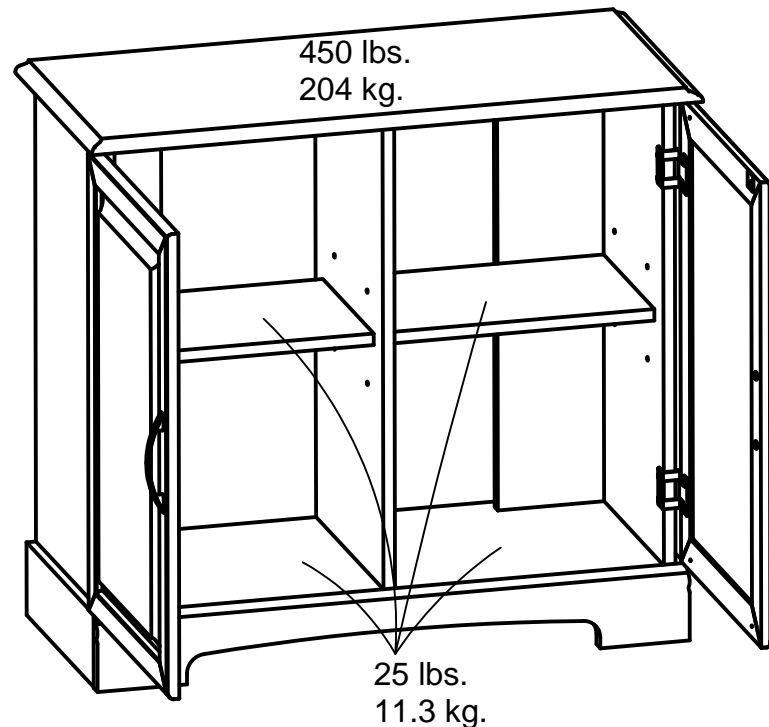

5691333COM

Aquarium Stand - (333) Salinas Oak

Wood Breakdown:
PB 50% & MDF 45%
Total storage: 4.2 cubic feet

Overall Product Size:
33.07"W x 14.69"D x 30.32"H
84cm W x 37.3cm D x 77cm H

Adjustable shelf:
14.49" (36.8cm) wide
9.72" (24.7cm) deep

Bottom area:
14.49" (36.8cm) wide
13" (33cm) deep

Maximum Weight Capacities
Unit Weight: 59 lbs. (26.7 kg)