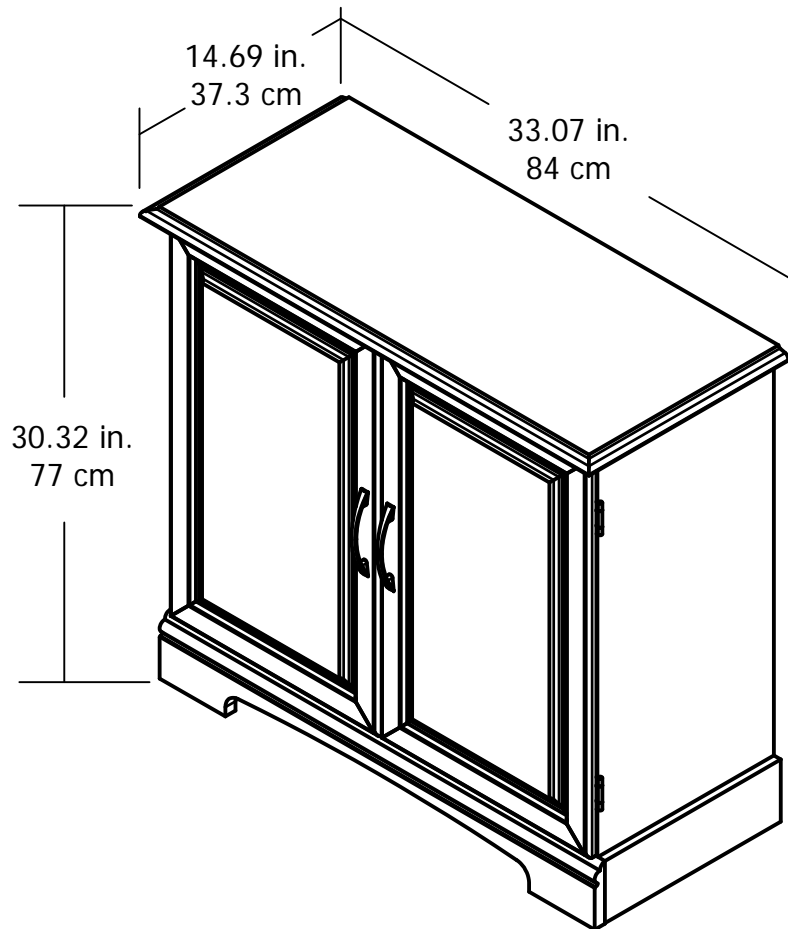

5691333COM

Aquarium Stand - (333) Salinas Oak

Wood Breakdown:
PB 50% & MDF 45%
Total storage: 4.2 cubic feet

Overall Product Size:
33.07"W x 14.69"D x 30.32"H
84cm W x 37.3cm D x 77cm H

Adjustable shelf:
14.49" (36.8cm) wide
9.72" (24.7cm) deep

Bottom area:
14.49" (36.8cm) wide
13" (33cm) deep

Maximum Weight Capacities
Unit Weight: 59 lbs. (26.7 kg)